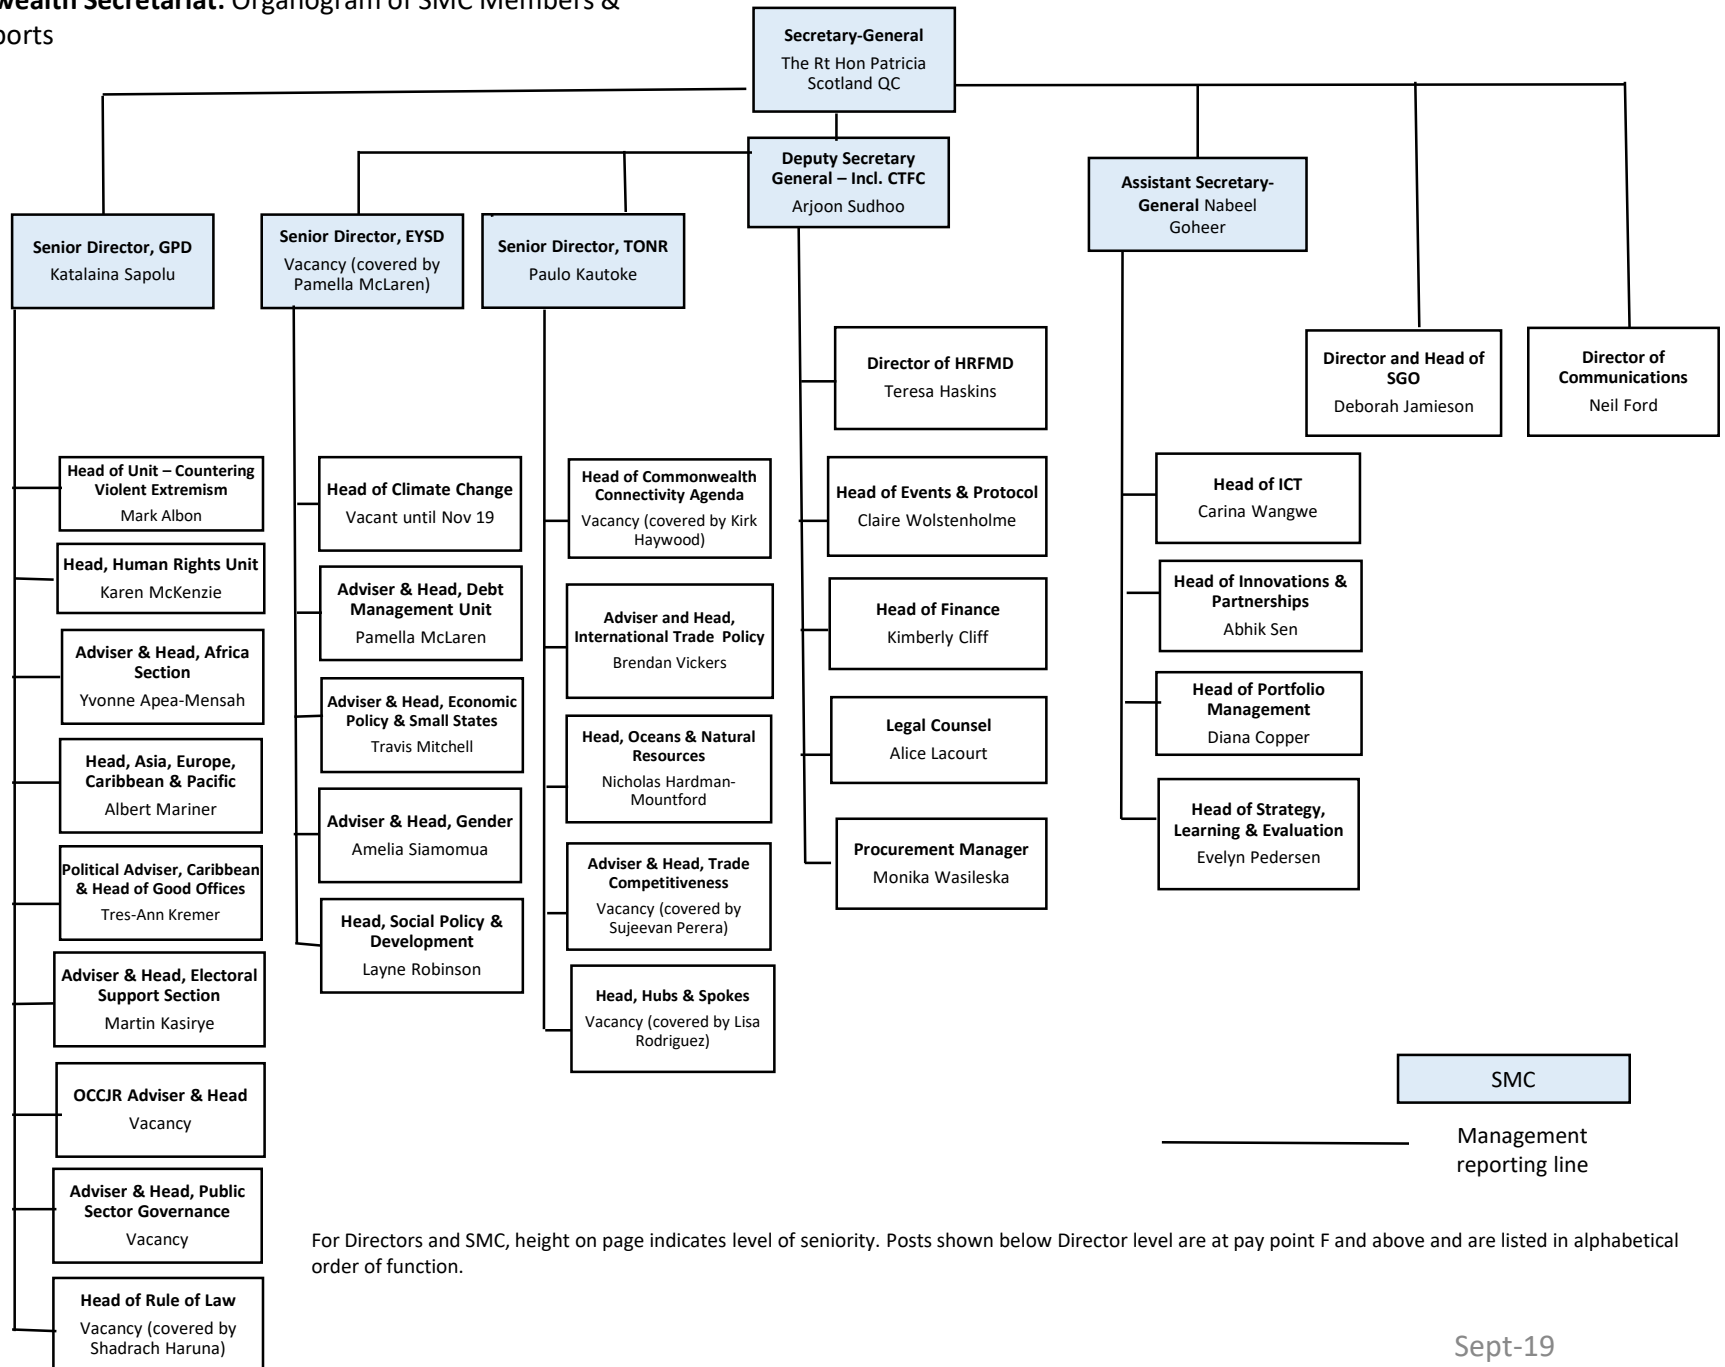

# Commonwealth Secretariat: Organogram of SMC Members & Direct Reports

For Directors and SMC, height on page indicates level of seniority. Posts shown below Director level are at pay point F and above and are listed in alphabetical order of function.